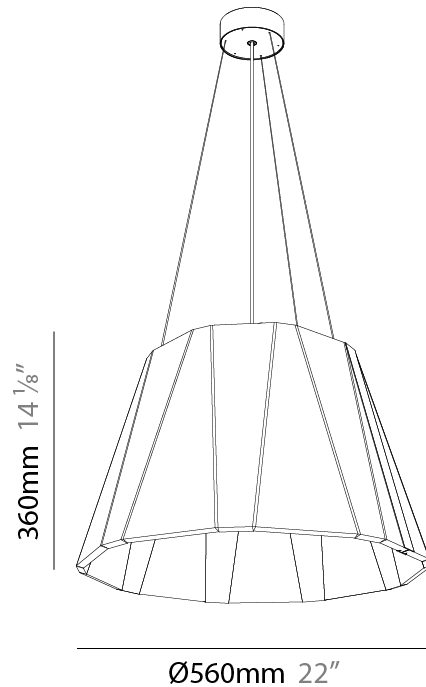

PHYSICAL

Shape: Cone
Diameter (mm): 560
Diameter (in): 22 1/8
Height (mm): 360
Height (in): 14 1/8
Weight (kg): 4.0

Diffuser: [Clear / Microprism / Clear Microprism](#)
Fixture Finish: [SSR / BKV / CWI / CRY / HAB / UFT / ITA / RUA / FTG / MYG / LOD / PUS / FRO / FUP / KIA / POP / BLS / SPG / MEY / GOH / CHC / COM / ABZ / JAG / OBR / MOS / ROR](#)
Holder Finish: [SSR / BKV / CWI / CRY / HAB / LAG / UFT / ITA / RUA / RUR / MIC / FTG / MYG / TWT / LOD / PUS / FRO / FUP / KIA / POP / BLS / SPG / MEY / GOH / GUM / CHC / COM / ABZ / JAG](#)
Acoustic Finish: [SFW / CYW / SEE / SYN / MTS / PMB / TTN / CYB / STO / DPE / BES / SHB / ARE / ANE / VRD / CRF](#)
Fixture Material: Acoustic
Primary Material: Acoustic
Cable Details: [2000mm/78 3/4" or 6000mm/236 1/4" Cable, - Black, Orange, Red, Transparent and White](#)

ELECTRICAL

Lamp Type: LED
Input Wattage (W): 26
Total Output Wattage (W): 23.6
Dimming: Tri-Mode (Non-Dimming and Phase Dimming (120Vac only) and 0-10V Dimming)
Driver Included: Yes
Driver Location: Integrated
Driver Type: Constant Current - Universal
Driver Class: Class 2
Input Voltage (V): 120 - 277
Constant Current (mA): 700mA
Upon Request: [MATTER Dimming / DALI Dimming (Remote)](#)

LED

Color Temperature (°K): [2700 / 3000 / 3500 / 4000](#)
Max. Delivered Lumen (lm): Max 3555
CRI: >90 CRI
Lamp Life (hrs): 50000

OPTICAL

RATINGS AND CERTIFICATIONS

Certified By: Certified for North American Standards
IP rating: IP20